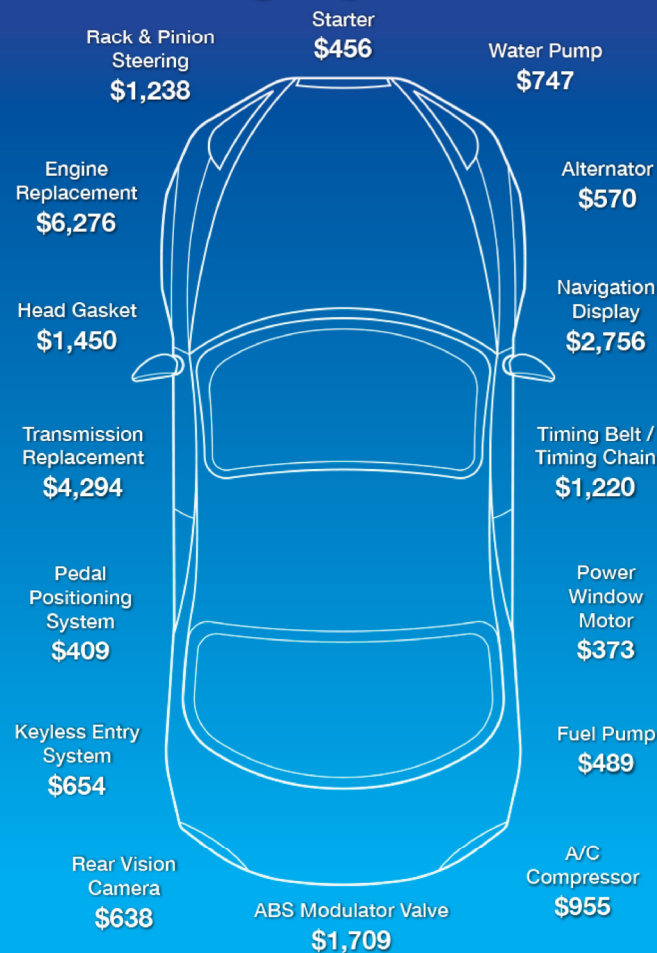

STEERING:

- ● ● Power Steering Pump
- ● ● Rack & Pinion
- ● ● Steering Gear Box.
- ● ● Idler Arm & Bushings
- ● ● Pitman Arm
- ● ● Power Steering Pump Pulley
- ● ● Mounting Brackets & Reservoir
- ● ● Tie Rods
- ● ● Tie Rod Ends & Sleeves
- ● ● Steering Shaft Pivot Joint.

SUSPENSION:

- ● ● Upper & Lower Ball Joints
- ● ● Leaf & Coil Springs (if broken)
- ● ● Spindles
- ● ● Wheel Bearings
- ● ● Upper & Lower Control Arms
- ● ● Control Arm Bushings & Shafts
- ● ● Stabilizer Bar Links & Bushings
- ● ● Steering Knuckles
- ● ● Strut Bars & Bushings
- ● ● Air Suspension Compressor
- ● ● Spindle Supports
- ● ● Torsion Bars
- ● ● Mounts & Bushings
- ● ● Control Module/Processor
- ● ● Electronic & Variable Suspension Struts.

CHASSIS HARDWARE:

- ● ● Hood/Door/Hatch/Trunk Latches
- ● ● Cables
- ● ● Hinges
- ● ● Supports & Springs
- ● ● Glove Box/Console Lock & Latch
- ● ● Ignition Lock & Tumbler
- ● ● Window Regulators
- ● ● Seat Belts
- ● ● Trunk & Fuel Door Release Cables or Controls
- ● ● T-Top Latches
- ● ● Manual Sunroof Latch
- ● ● Mechanical Seat Tracks & Springs

Average Repair Costs*

*Repair cost estimates based on RCWS's internal adjusted claims data. (2017)

Additional Plan Benefits

TOWING - In the event of a breakdown covered by this contract, we will pay or reimburse you for receipted towing expenses up to seventy-five dollars ($75) per occurrence.

ROADSIDE ASSISTANCE - We will reimburse you up to fifty dollars ($50) per occurrence, for the following emergency services for your vehicle: Lock-out Assistance, Fuel Delivery Services, Battery Services, Flat Tire Assistance.

RENTAL VEHICLE COVERAGE - You will receive reimbursement for up to two hundred fifty dollars ($250) for a rental vehicle while your vehicle is being repaired.

TRIP INTERRUPTION - We will reimburse you for receipted hotel and restaurant expenses, up to one hundred dollars ($100) per day for a maximum of three (3) days and a total benefit per occurrence of three hundred dollars ($300).